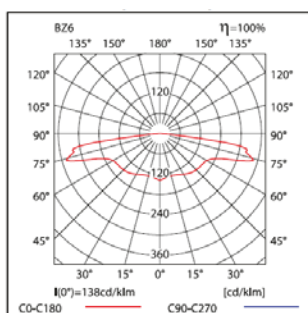

**LB2C 2W (240lm) min.1lx**

h [m]	L1	L2
2,50	6,5	17,5
3,00	7,0	19,0
3,50	7,0	19,0
4,00	7,0	19,5
4,50	7,0	19,5
5,00	6,5	20,0
6,00	6,5	20,5
7,00	6,5	21,0

**LB2C 3W (360lm) min.1lx**

h [m]	L1	L2
2,50	7,5	19,0
3,00	8,0	20,5
3,50	8,5	21,0
4,00	9,0	23,0
4,50	9,0	24,0
5,00	9,5	25,0
6,00	10,0	26,0
7,00	10,0	28,0
8,00	9,5	29,0

**LB2R – optikk for rømningsvei**

**LB2R 1W (140lm) min. 1lx**

h [m]	L1	L2
2,50	6,0	14,0
3,00	6,5	15,5
3,50	7,0	17,0
4,00	6,5	18,0

**LB2R 2W (250lm) min. 1lx**

h [m]	L1	L2
2,50	7,0	16,0
3,00	7,5	17,5
3,50	8,0	19,0
4,00	9,0	21,0
4,50	9,5	22,5
5,00	9,5	24,0
6,00	9,5	25,0

**LB2R 3W (370lm) min. 1lx**

h [m]	L1	L2
2,50	7,5	17,0
3,00	8,0	18,5
3,50	9,0	20,0
4,00	9,5	22,0
4,50	10,0	23,5
5,00	10,5	25,0
6,00	10,5	27,0

**LB2O – optikk for åpne områder**

**LB2O 1W (140lm) min. 0,5lx**